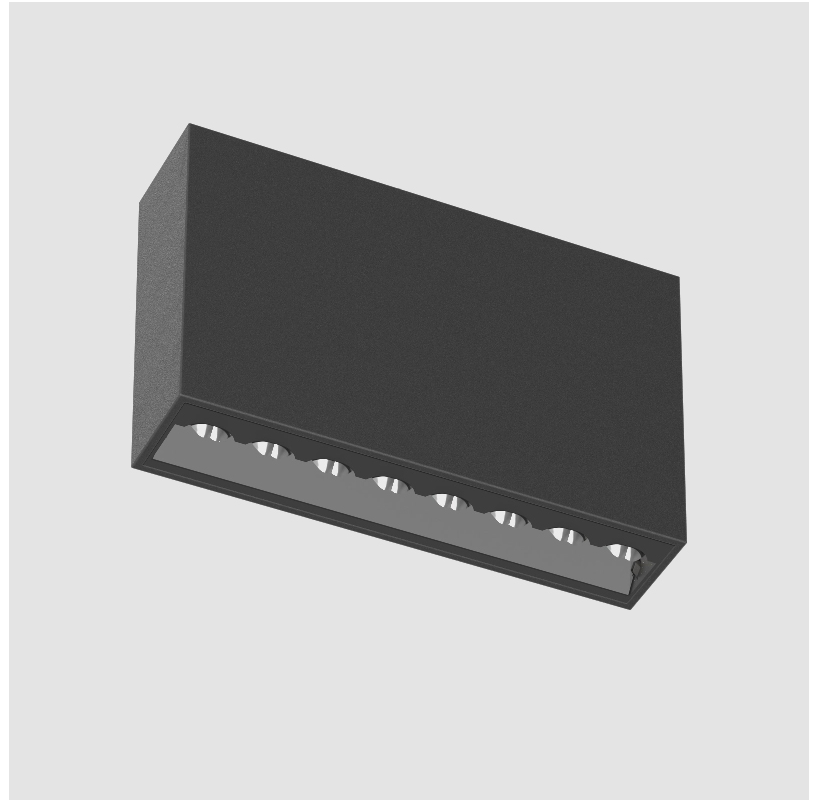

PROJECT	
TYPE	
SPECIFIER	
QUANTITY	
DATE	

MAGIQ HOLLOW WALLWASH SURFACE

A3D187-

base number Color Finish Finishes
 Temperature Options (Diamond)

- To build a product code in our configurator select the specify button on the base model # product page
- To build a manual product code on this datasheet choose from the options listed below in blue font and add the suffix to the base model #

GENERAL

Series: Magiq Hollow Wallwash
 Subseries: Magiq Hollow Wallwash
 Brand: Prolight
 Division: Architectural
 Mounting Type: Surface
 Mounting Location: Ceiling
 Subcategory: Wallwash

PHYSICAL

Shape: Rectangle
 Length (mm): 174
 Length (in): 6 ⁷/₈
 Width (mm): 42
 Width (in): 1 ⁵/₈
 Height (mm): 109
 Height (in): 4 ⁵/₁₆
 Light Distribution: Direct
 Fixture Finish: SSR / BKV / CWI / CRY / HAB / UFT / ITA / RUA / FTG / MYG / LOD / PUS / FRO / FUP / KIA / POP / BLS / SPG / MEY / GOH / GUM / CHC / COM / ABZ / JAG / OBR / MOS / ROR
 Holder Finish: WHI / BLK
 Fixture Material: Aluminum Die Cast

OPTICAL

Adjustability: Fixed

RATINGS AND CERTIFICATIONS

Certified By: Certified for North American Standards
 IP rating: IP20

MAGIQ HOLLOW WALLWASH SURFACE

A3D187-

PROJECT

TYPE

GENERAL

Series: Magiq Hollow Wallwash
 Subseries: Magiq Hollow Wallwash
 Brand: Prolicht
 Division: Architectural
 Mounting Type: Surface
 Mounting Location: Ceiling
 Subcategory: Wallwash

PHYSICAL

Shape: Rectangle
 Length (mm): 174
 Length (in): 6 ⁷/₈
 Width (mm): 42
 Width (in): 1 ⁵/₈
 Height (mm): 109
 Height (in): 4 ⁵/₁₆
 Light Distribution: Direct
 Fixture Finish: SSR / BKV / CWI / CRY / HAB / UFT / ITA / RUA / FTG / MYG / LOD / PUS / FRO / FUP / KIA / POP / BLS / SPG / MEY / GOH / GUM / CHC / COM / ABZ / JAG / OBR / MOS / ROR
 Holder Finish: WHI / BLK
 Accent Finish: SSR / BKV / CWI / CRY / HAB / LAG / UFT / ITA / RUA / RUR / MIC / FTG / MYG / TWT / LOD / PUS / FRO / FUP / KIA / POP / BLS / SPG / MEY / GOH / GUM / CHC / COM / ABZ / JAG
 Fixture Material: Aluminum Die Cast